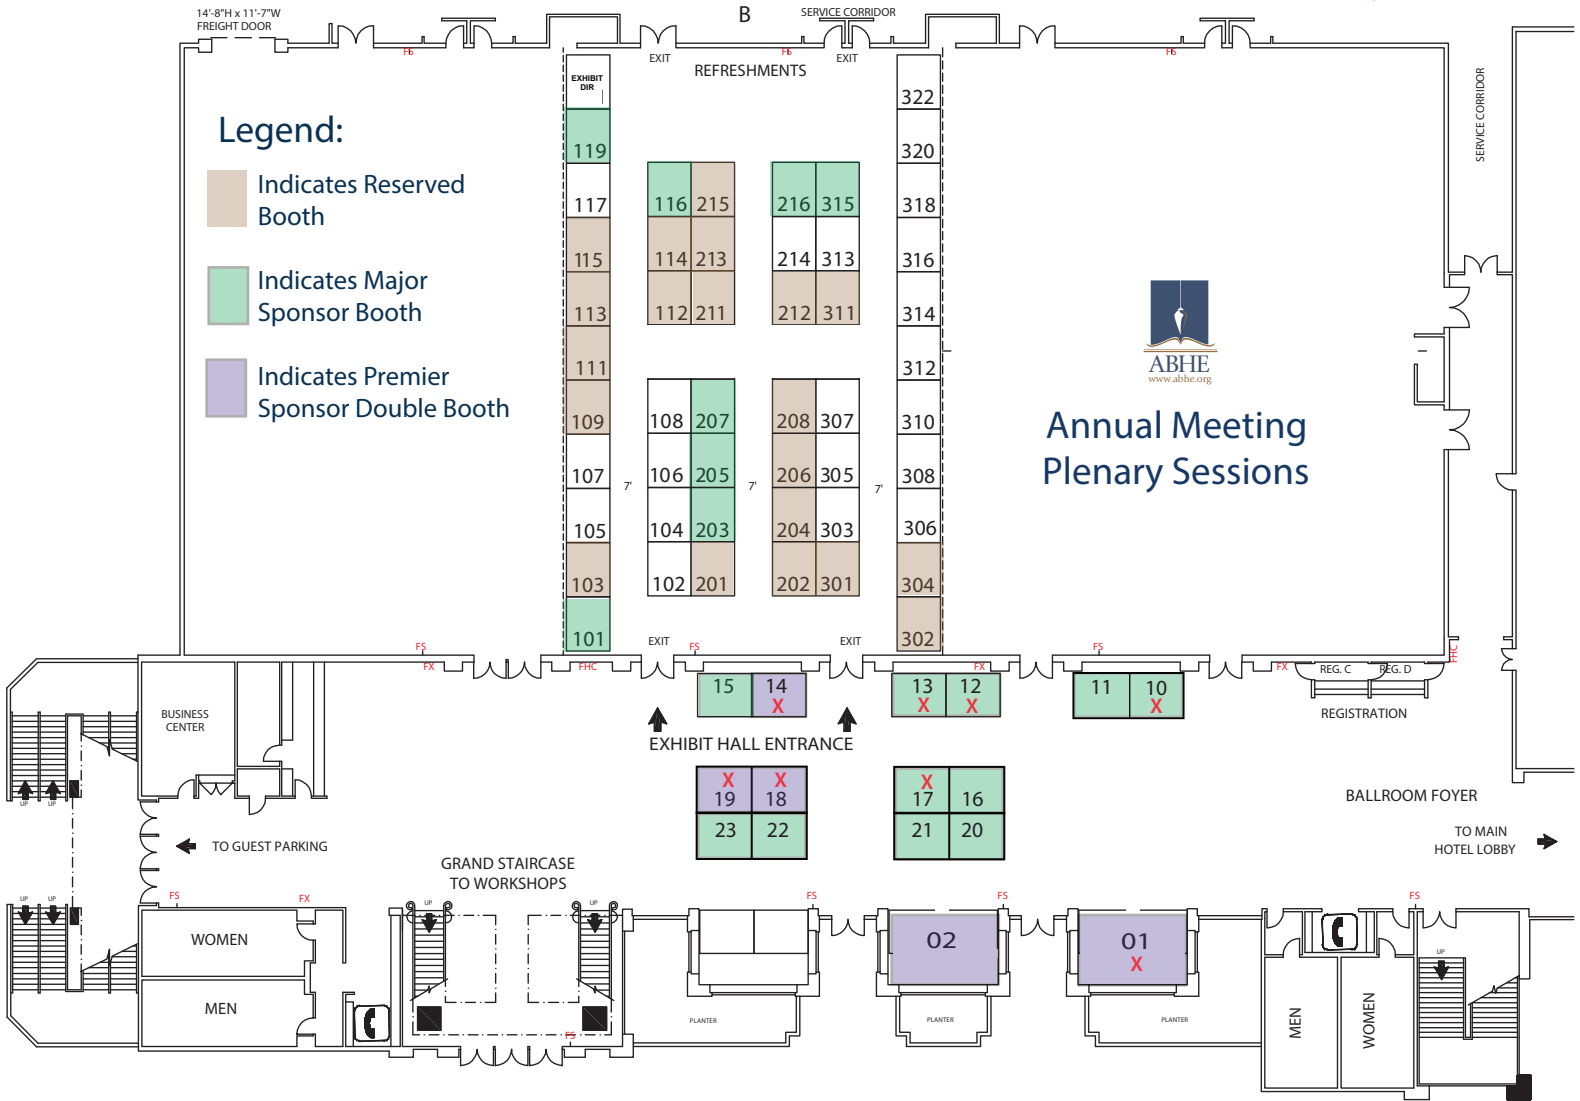

2022 EXHIBIT HALL NOW OPEN

Booth # Resource/Service Provider

- 101 ABHE Bible Exam/Classic Learning Test (CLT)
- 301 Accreditation 101 | Christian Academia Magazine
- 113 Bob McCloskey Insurance
- 302 Brotherhood Mutual
- 18-19 CampusEDU
- 203 Caylor Solutions
- 212-311 CCI and CleanTek Capital
- 206 CFO Colleague
- 202 Christian Consulting
- 13 Columbia International University
- 201 Digistorm
- 1 Faithlife
- 304 Financial Planning Ministry
- 205 Fuller Higher Education Solutions
- 119 In His Name HR
- 216-315 InterLearn
- 17 Inroads Analytics
- 213 Institute of Lutheran Theology
- 10 Lancaster Bible College | Capital Seminary & Grad School
- 211 Liaison International
- 208 Moja & Company

Booth # Resource/Service Provider

- 207 NACCAP
- 115 NCCAA
- 109-111 Oasis Technologies
- 215 Servant Solutions
- 112-114 Strategic Assurance Consultants
- 103 Telehealth Partners
- 116 The Change Leader
- 12 The Timothy Group
- 204 Think Patented
- 14 WEAVE